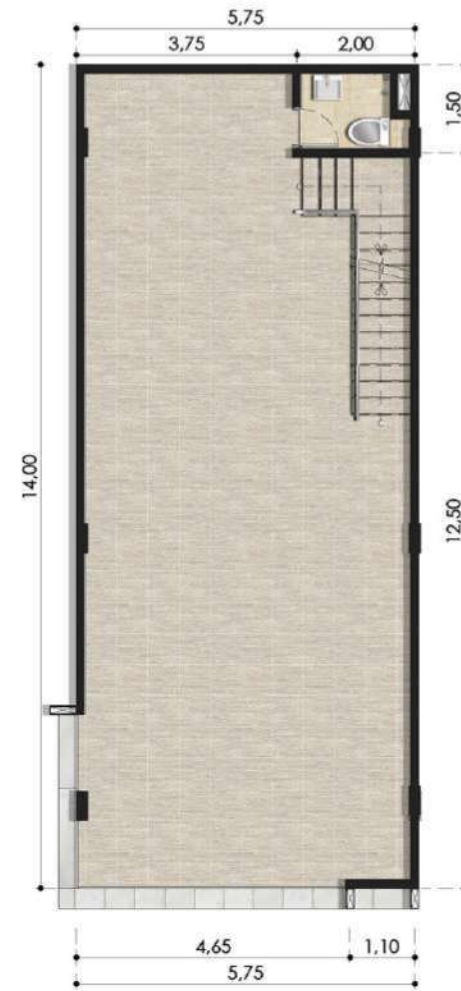

Site Plan

LEGEND

- Type Hoek
- Type Standard A
- Type Standard B

- ① Car Entrance (phase 1)
- ② Car Entrance (phase 2)
- ③ Car Exit (phase 1)
- ④ Car Exit (phase 2)

Denah

Type Hook
5,75 x 14 : 275.00 / 80.5

Denah

Type Standard A
4,75 x 14 : 233.02 / 66.5

Denah

Type Standard B
4,75 x 14 : 166.52 / 66.5

Development by
 **sojitz**

 **sinarmas land**
Building for a better future

Kantor Pemasaran Kota Deltamas
Jl. Tol Jakarta-Cikampek Km 37
Cikarang Pusat, Kabupaten Bekasi,
Jawa Barat, Indonesia