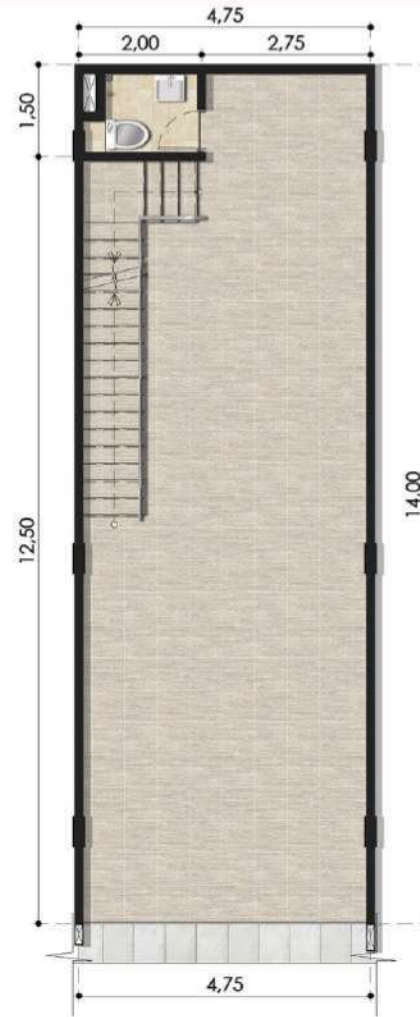

Site Plan

LEGEND

- Type Hoek
- Type Standard A
- Type Standard B

- ① Car Entrance (phase 1)
- ② Car Entrance (phase 2)
- ③ Car Exit (phase 1)
- ④ Car Exit (phase 2)

Denah

Type Hook
5,75 x 14 : 275.00 / 80.5

Denah

Type Standard A
4,75 x 14 : 233.02 / 66.5

Denah

Type Standard B
4,75 x 14 : 166.52 / 66.5

Development by
 **sojitz**

 **sinarmas land**
Building for a better future

Kantor Pemasaran Kota Deltamas
Jl. Tol Jakarta-Cikampek Km 37
Cikarang Pusat, Kabupaten Bekasi,
Jawa Barat, Indonesia