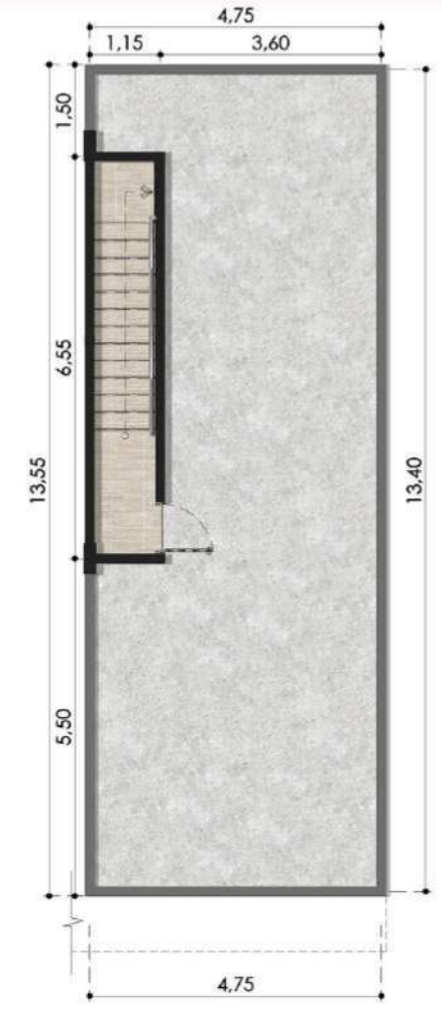

Site Plan

LEGEND

- Type Hoek
- Type Standard A
- Type Standard B

- ① Car Entrance (phase 1)
- ② Car Entrance (phase 2)
- ③ Car Exit (phase 1)
- ④ Car Exit (phase 2)

Denah

Type Hook
5,75 x 14 : 275.00 / 80.5

Denah

Type Standard A
4,75 x 14 : 233.02 / 66.5

Denah

Type Standard B
4,75 x 14 : 166.52 / 66.5

Development by
 **sojitz**

 **sinarmas land**
Building for a better future

Kantor Pemasaran Kota Deltamas
Jl. Tol Jakarta-Cikampek Km 37
Cikarang Pusat, Kabupaten Bekasi,
Jawa Barat, Indonesia