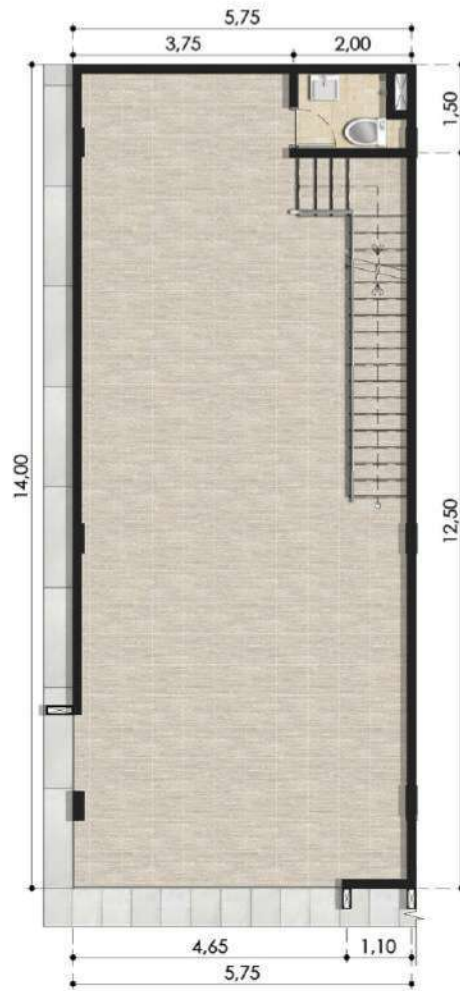

Site Plan

LEGEND

- Type Hoek
- Type Standard A
- Type Standard B

- ① Car Entrance (phase 1)
- ② Car Entrance (phase 2)
- ③ Car Exit (phase 1)
- ④ Car Exit (phase 2)

Denah

Type Hook
5,75 x 14 : 275.00 / 80.5

Denah

Type Standard A
4,75 x 14 : 233.02 / 66.5

Denah

Type Standard B
4,75 x 14 : 166.52 / 66.5

Development by
 **sojitz**

 **sinarmas land**
Building for a better future

Kantor Pemasaran Kota Deltamas
Jl. Tol Jakarta-Cikampek Km 37
Cikarang Pusat, Kabupaten Bekasi,
Jawa Barat, Indonesia