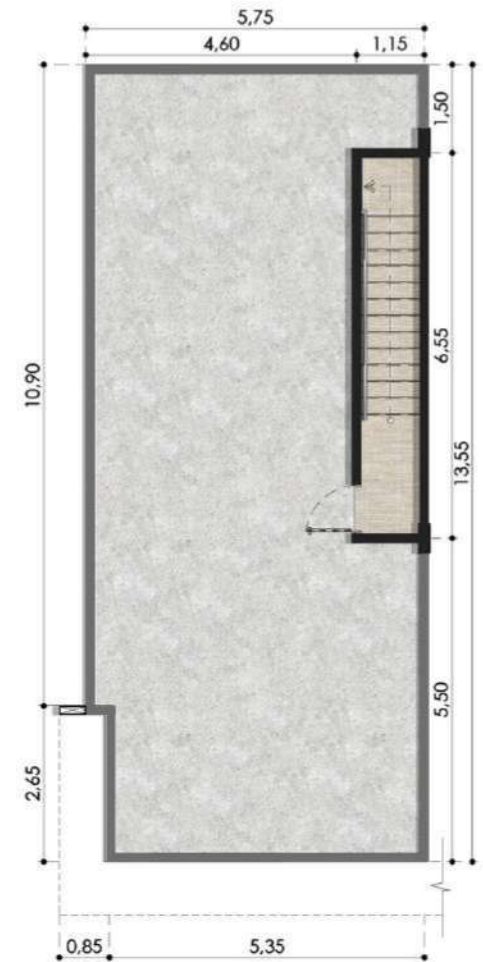

Site Plan

LEGEND

- Type Hoek
- Type Standard A
- Type Standard B

- ① Car Entrance (phase 1)
- ② Car Entrance (phase 2)
- ③ Car Exit (phase 1)
- ④ Car Exit (phase 2)

Denah

Type Hook
5,75 x 14 : 275.00 / 80.5

Denah

Type Standard A
4,75 x 14 : 233.02 / 66.5

Denah

Type Standard B
4,75 x 14 : 166.52 / 66.5

Development by
 **sojitz**

 **sinarmas land**
Building for a better future

Kantor Pemasaran Kota Deltamas
Jl. Tol Jakarta-Cikampek Km 37
Cikarang Pusat, Kabupaten Bekasi,
Jawa Barat, Indonesia