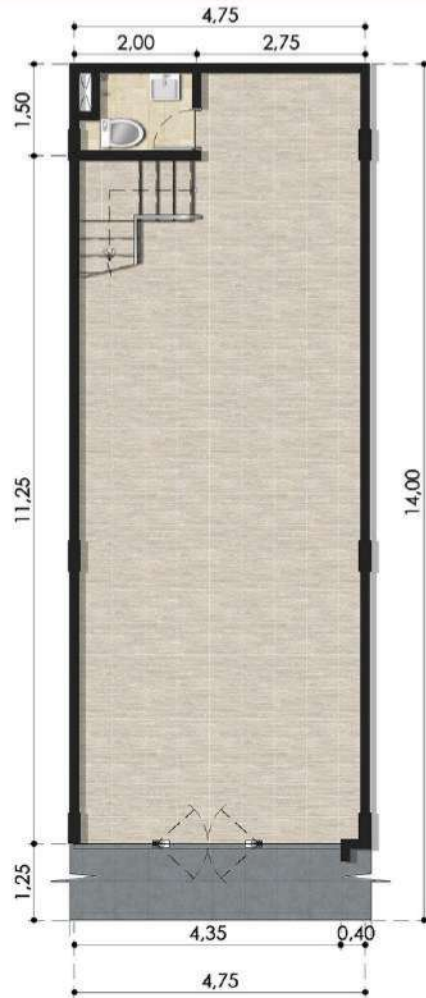

Site Plan

LEGEND

- Type Hoek
- Type Standard A
- Type Standard B

- ① Car Entrance (phase 1)
- ② Car Entrance (phase 2)
- ③ Car Exit (phase 1)
- ④ Car Exit (phase 2)

Denah

Type Hook
5,75 x 14 : 275.00 / 80.5

Denah

Type Standard A
4,75 x 14 : 233.02 / 66.5

Denah

Type Standard B
4,75 x 14 : 166.52 / 66.5

Development by
 **sojitz**

 **sinarmas land**
Building for a better future

Kantor Pemasaran Kota Deltamas
Jl. Tol Jakarta-Cikampek Km 37
Cikarang Pusat, Kabupaten Bekasi,
Jawa Barat, Indonesia