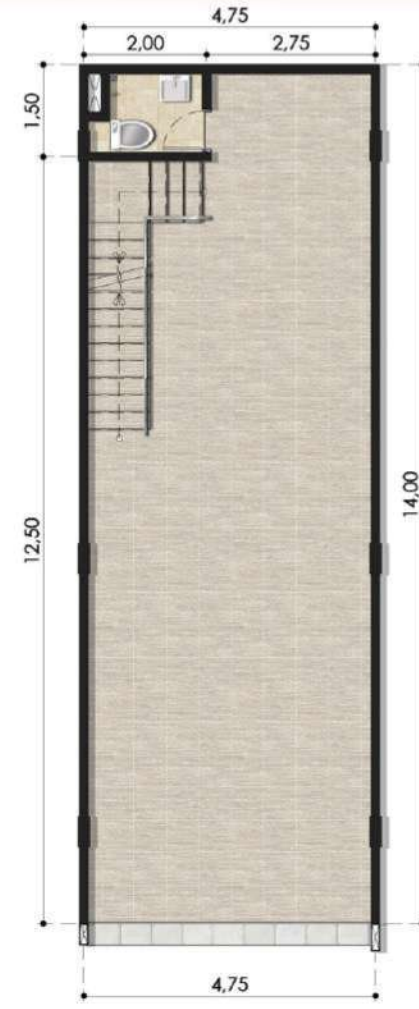

Site Plan

LEGEND

- Type Hoek
- Type Standard A
- Type Standard B

- ① Car Entrance (phase 1)
- ② Car Entrance (phase 2)
- ③ Car Exit (phase 1)
- ④ Car Exit (phase 2)

Denah

Type Hook
5,75 x 14 : 275.00 / 80.5

Denah

Type Standard A
4,75 x 14 : 233.02 / 66.5

Denah

Type Standard B
4,75 x 14 : 166.52 / 66.5

Development by
 **sojitz**

 **sinarmas land**
Building for a better future

Kantor Pemasaran Kota Deltamas
Jl. Tol Jakarta-Cikampek Km 37
Cikarang Pusat, Kabupaten Bekasi,
Jawa Barat, Indonesia