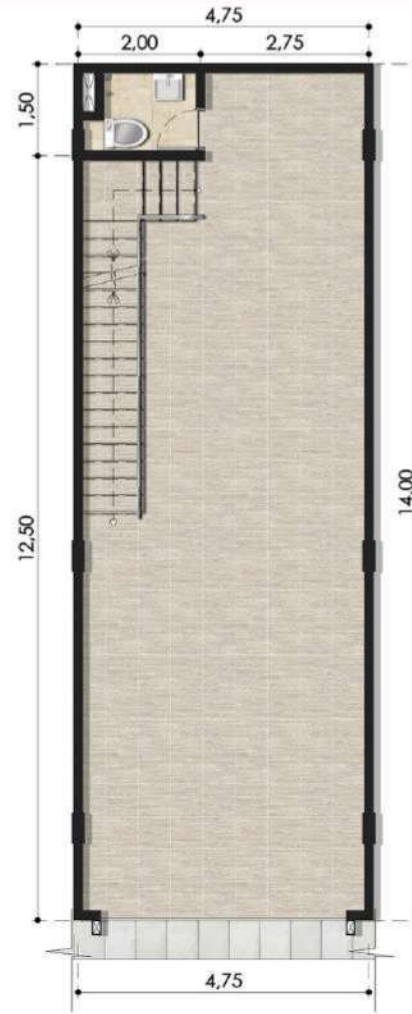

Site Plan

LEGEND

- Type Hoek
- Type Standard A
- Type Standard B

- ① Car Entrance (phase 1)
- ② Car Entrance (phase 2)
- ③ Car Exit (phase 1)
- ④ Car Exit (phase 2)

Denah

Type Hook
5,75 x 14 : 275.00 / 80.5

Denah

Type Standard A
4,75 x 14 : 233.02 / 66.5

Denah

Type Standard B
4,75 x 14 : 166.52 / 66.5

Development by
 **sojitz**

 **sinarmas land**
Building for a better future

Kantor Pemasaran Kota Deltamas
Jl. Tol Jakarta-Cikampek Km 37
Cikarang Pusat, Kabupaten Bekasi,
Jawa Barat, Indonesia