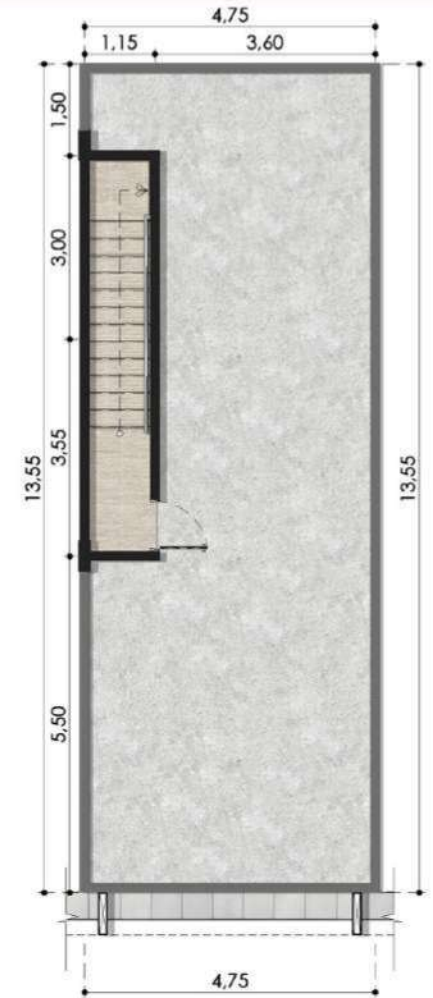

Site Plan

LEGEND

- Type Hoek
- Type Standard A
- Type Standard B

- ① Car Entrance (phase 1)
- ② Car Entrance (phase 2)
- ③ Car Exit (phase 1)
- ④ Car Exit (phase 2)

Denah

Type Hook
5,75 x 14 : 275.00 / 80.5

Denah

Type Standard A
4,75 x 14 : 233.02 / 66.5

Denah

Type Standard B
4,75 x 14 : 166.52 / 66.5

Development by
 **sojitz**

 **sinarmas land**
Building for a better future

Kantor Pemasaran Kota Deltamas
Jl. Tol Jakarta-Cikampek Km 37
Cikarang Pusat, Kabupaten Bekasi,
Jawa Barat, Indonesia